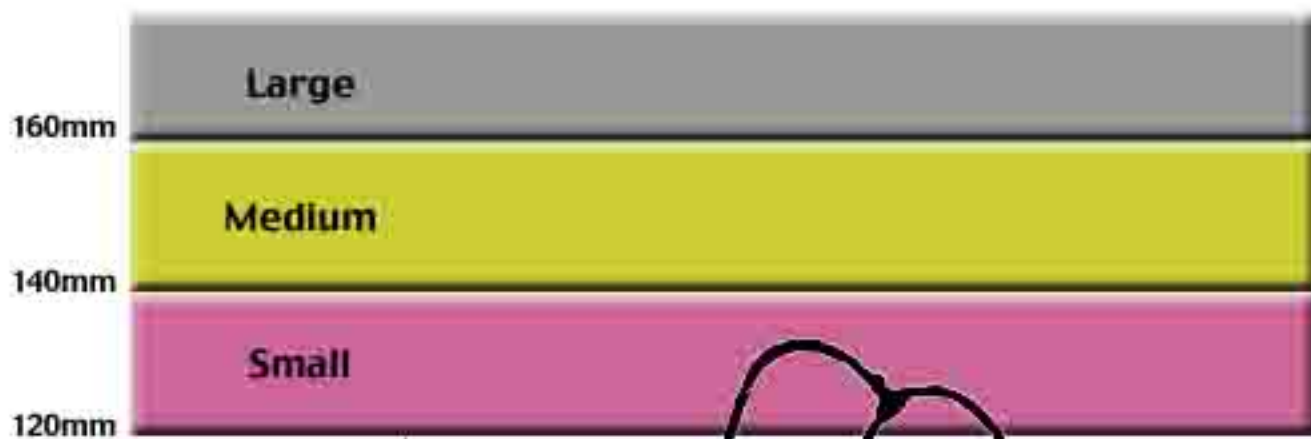

Using this diagram you can work out what size handles are best suited for your grip

Make sure that you measure from this point to the tip of your finger

Right Hand

Please check that when you print this form that measurements are to scale scale of the printout may vary