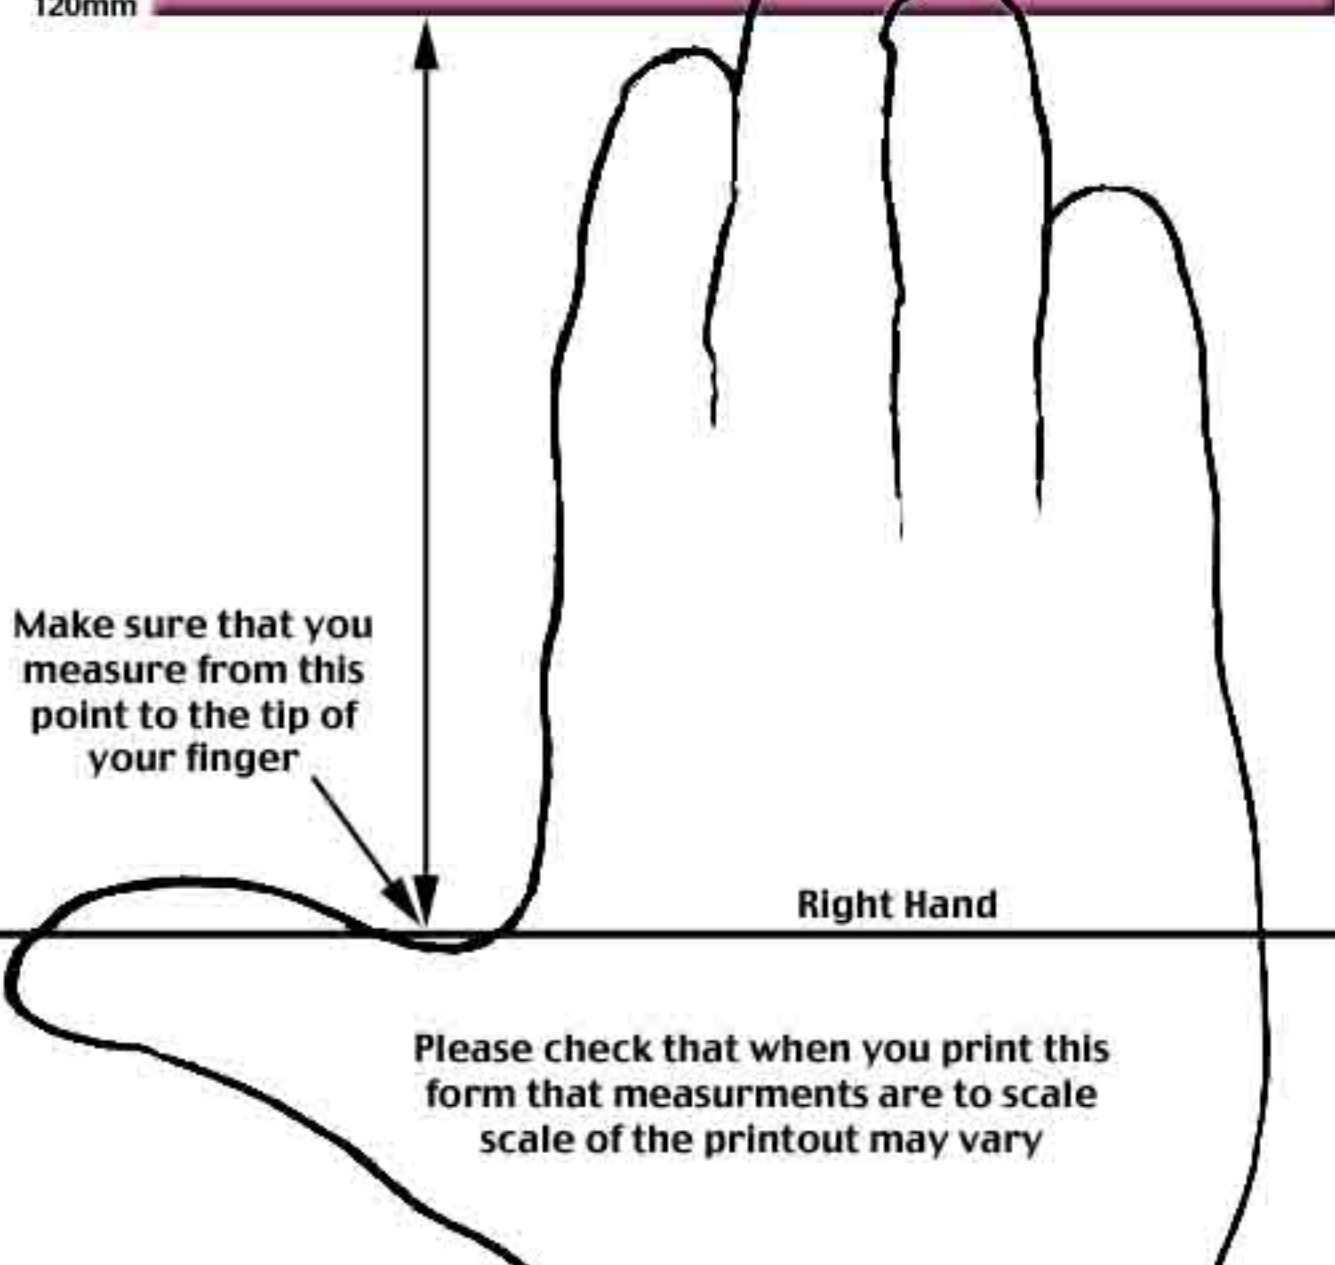

Using this diagram you can work out what size handles are best suited for your grip

Make sure that you measure from this point to the tip of your finger

Right Hand

Please check that when you print this form that measurements are to scale scale of the printout may vary